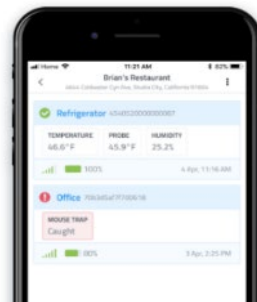

## Monitoring examples....

INDOOR ASSET TRACKING

OUTDOOR ASSET TRACKING

MACHINE HEALTH PREDICTIVE MAINTENANCE

LEAK DETECTION

SMART METERING

ELECTRICITY PULSE METERING

Customized text and email alerting so you don't miss critical monitoring events.

Mobile and Web app for monitoring of location and sensor status.