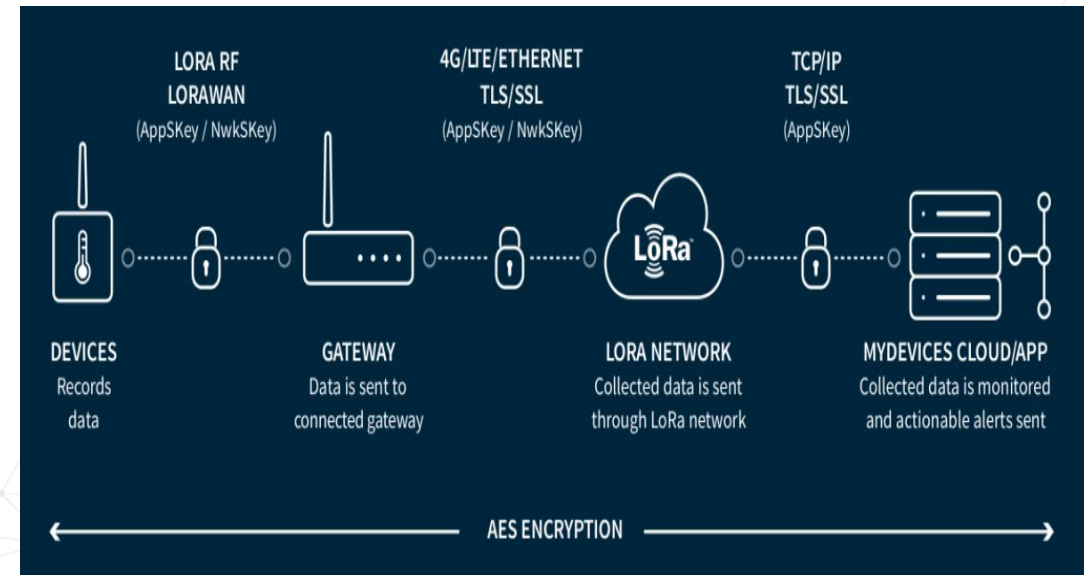

# Viaanix IoT Platform

IoT sensors coupled with LoRaWAN wireless networking enable digital monitoring and alerting of your physical assets. An end-to-end IoT platform provides significant improvement in efficiency, accuracy and timeliness in monitoring critical assets.

## Monitoring examples....

INDOOR ASSET TRACKING

OUTDOOR ASSET TRACKING

MACHINE HEALTH PREDICTIVE MAINTENANCE

LEAK DETECTION

SMART METERING

ELECTRICITY PULSE METERING

Customized text and email alerting so you don't miss critical monitoring events.

Mobile and Web app for monitoring of location and sensor status.

## End-to-End IoT platform - secure from the edge to the application (cloud/on-prem)...